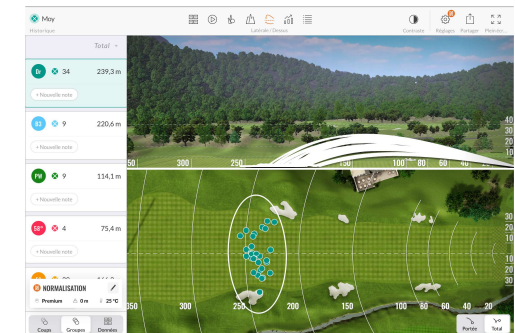

## ✓ **Objectives:**

**Beginners:** Learn the sport and be able to play on the field

**Advanced:** Refinement of technique and improvement of gameplay

All students must become federated through the SEG Club.

# TrackMan

At Santo Estêvão Golfe, we believe that improving our quality of play and our performances requires frequent work on the Driving Range, and understanding the characteristics of your swing, and each of your clubs.”

"In this regard, Trackman allows:

- To know the basic data of your game (average distance of each club, swing speed, APEX...)
- To compare various types of clubs and shafts (fitting)
- To improve your performances (work in terms of angle of attack, Spin, club path, etc...)