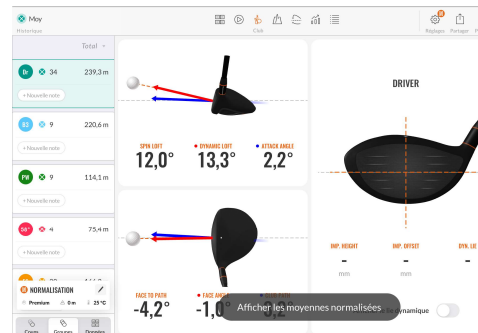

## ✓ **Objectives:**

**Beginners:** Learn the sport and be able to play on the field

**Advanced:** Refinement of technique and improvement of gameplay

All students must become federated through the SEG Club.

# TrackMan

At Santo Estêvão Golfe, we believe that improving our quality of play and our performances requires frequent work on the Driving Range, and understanding the characteristics of your swing, and each of your clubs.”

"In this regard, Trackman allows:

- To know the basic data of your game (average distance of each club, swing speed, APEX...)
- To compare various types of clubs and shafts (fitting)
- To improve your performances (work in terms of angle of attack, Spin, club path, etc...)