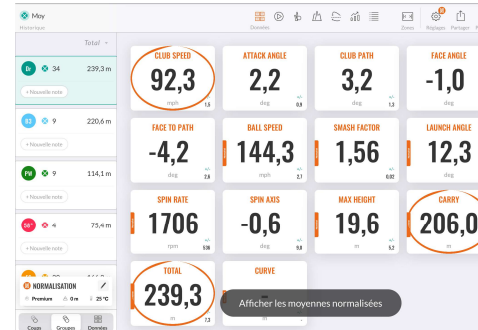

## ✓ **Objectives:**

**Beginners:** Learn the sport and be able to play on the field

**Advanced:** Refinement of technique and improvement of gameplay

All students must become federated through the SEG Club.

"In this regard, Trackman allows:

- To know the basic data of your game (average distance of each club, swing speed, APEX...)
- To compare various types of clubs and shafts (fitting)
- To improve your performances (work in terms of angle of attack, Spin, club path, etc...)