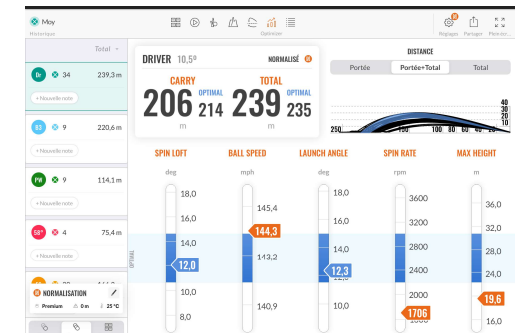

## ✓ **Objectives:**

**Beginners:** Learn the sport and be able to play on the field

**Advanced:** Refinement of technique and improvement of gameplay

All students must become federated through the SEG Club.

"In this regard, Trackman allows:

- To know the basic data of your game (average distance of each club, swing speed, APEX...)
- To compare various types of clubs and shafts (fitting)
- To improve your performances (work in terms of angle of attack, Spin, club path, etc...)